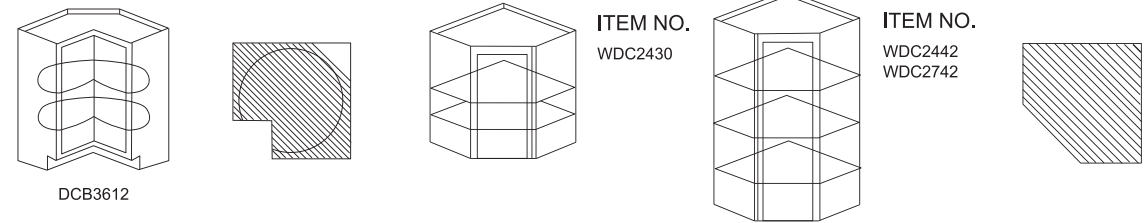

KITCHEN LINE ART

KITCHEN COMPONENTS