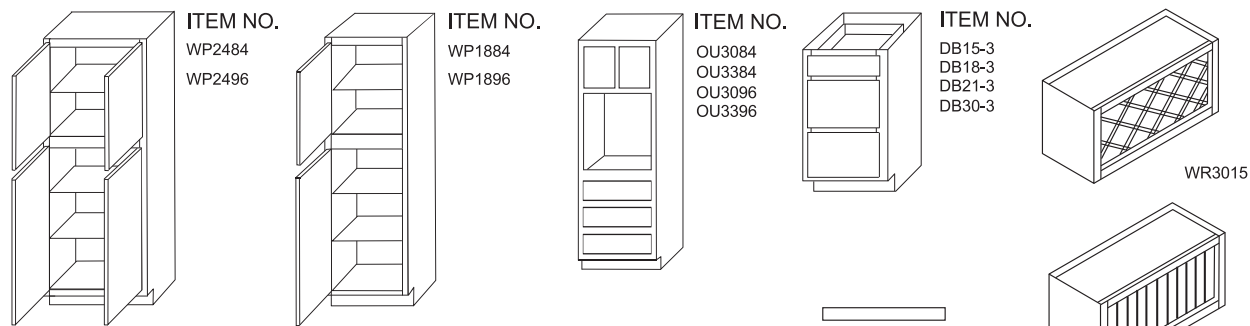

KITCHEN LINE ART

KITCHEN COMPONENTS