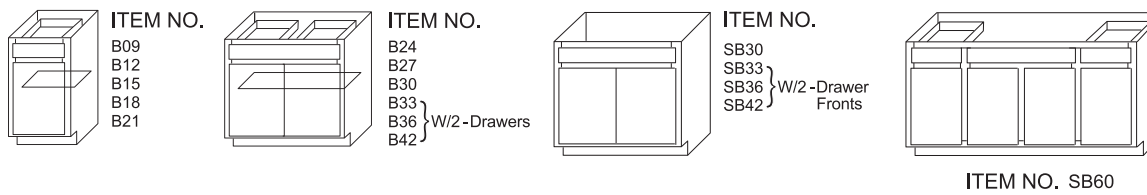

KITCHEN LINE ART

KITCHEN COMPONENTS